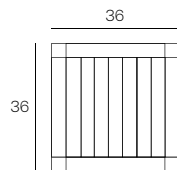

TECHNICAL DATA SHEET

Handcrafted in our North American ateliers.

Made from responsibly sourced Spanish cedar. This South American wood is durable and resistant, making it a prime choice for exterior uses.

Ilva water base coating products offer a complete protection and finish to meet the most stringent architectural, design, and environmental specifications.

Seat and backrest cushions are upholstered with high quality hypoallergenic inserts, and covered in a curated variety of premium fabrics, from renowned maker C&C Milano. These fabrics are resistant to stains, spills, and fading due to wear and weather. Please follow manufacturer care guidelines.

Cushion padding is protected by the Bosquet Liner. This lining, designed with a lightweight 100% polyester fabric, has excellent UV and mold resistance.

The Bosquet Liner allows to remove the covers for easier cleaning and maintenance. Dry cleaning only.

Also removable, the Bosquet Liner is equipped with a mesh that facilitates the evacuation of water and moisture.

Seams are entirely heat-sealed, which prevents the fabric from fraying.

High-quality corrosion resistant zippers and trimmings.

Discreet magnet system integrated inside the cushions, keeping them always in place despite the weather.

Ottoman

ENS - OT - 001

Wood species : Spanish cedar

Finish : Roussette matte