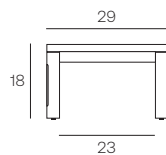

BOSQUET x Collection VIVERE

TECHNICAL DATA SHEET

Handcrafted in our North American ateliers.

Made from responsibly sourced Spanish cedar. This South American wood is durable and resistant, making it a prime choice for exterior uses.

Ilva coating products offer a complete finishing system to meet the most stringent architectural, design, and environmental specifications.

Seat and backrest cushions (included) are upholstered with high quality hypoallergenic inserts, and covered in a curated variety of premium fabrics, designed for outdoor use. From renowned maker InsideOut, these fabrics are resistant to stains, spills, and fading due to wear and weather. Please follow manufacturer's care guidelines.

Cushion padding is protected by the Bosquet Liner. This lining, designed with a lightweight 100% polyester fabric, has excellent UV and mold resistance.

The Bosquet Liner allows to remove the covers for easier cleaning and maintenance. Dry cleaning only

Also removable, the Bosquet Liner is equipped with a mesh that facilitates the evacuation of water and moisture.

Seams are entirely heat-sealed, which prevents the fabric from fraying.

High-quality corrosion resistant zippers and trimmings.

Cushions slipped through an aluminium backrest, keeping them always in place despite the weather.

Bench

BOS - BE - 29

Wood species : Spanish cedar

Finishes : Natural - Black